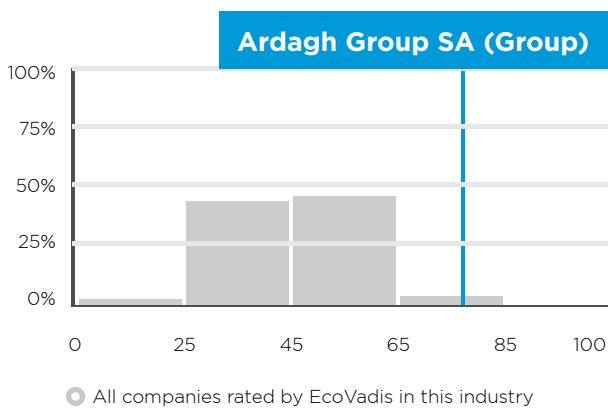

Ardagh Group SA (Group)

78_{/100}
99th
percentile

Sustainability performance overview

Score breakdown

Sustainability Performance: ● Insufficient ● Partial ● Good ● Advanced ● Outstanding
— Average score

Overall score distribution