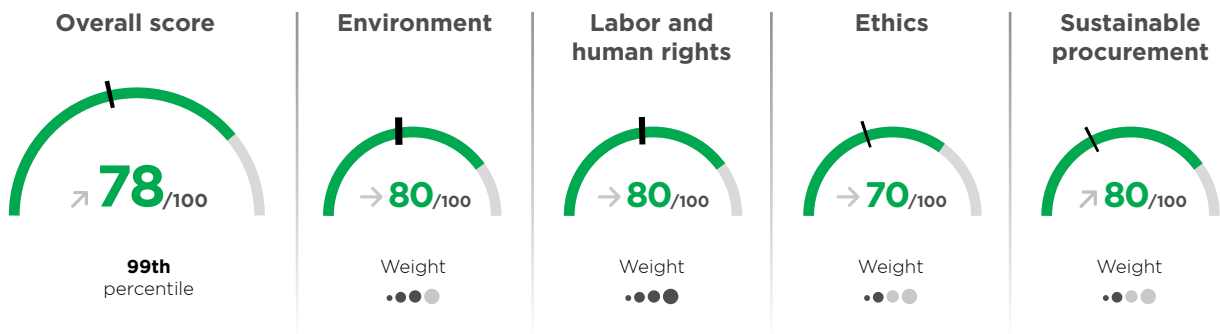

Ardagh Group SA (Group)

78_{/100}
99th
percentile

Sustainability performance overview

Score breakdown

Sustainability Performance: ● Insufficient ● Partial ● Good ● Advanced ● Outstanding
— Average score

Overall score distribution

Theme score comparison